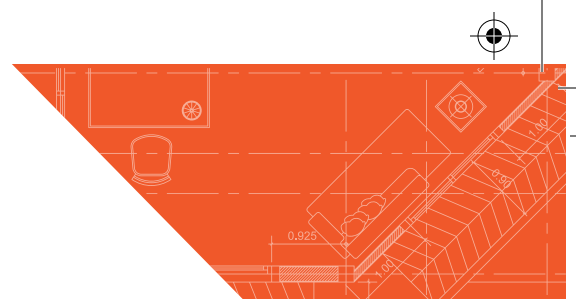

STANDARD

FOIL SELECTIONS