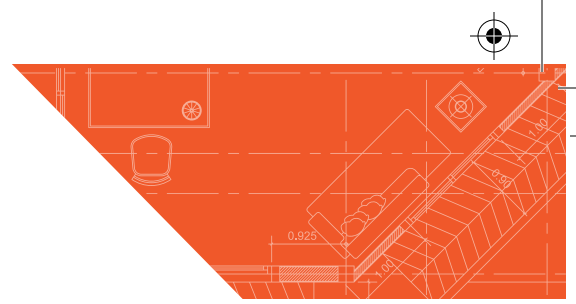

STANDARD

DOOR SELECTIONS

Bellaire