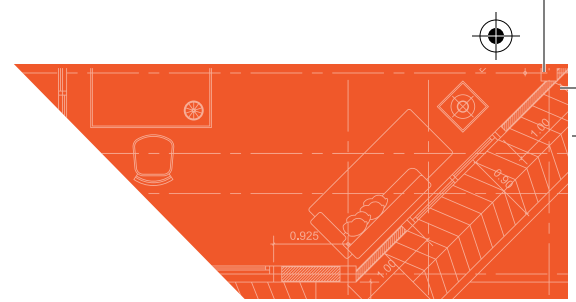

NAPLES

NON-STANDARD

Foil Agreement

FOIL COLORS WITHOUT MATCHING MELAMINE

NOTE: ALL FOIL COLORS WITHOUT MATCHING MELAMINE WILL HAVE LAMINATED SIDES, BOTTOMS AND EDGE BAND.

BLACK LINES WILL SHOW ON SIDES OF CABINETS