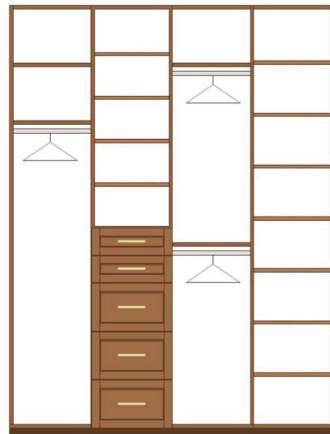

### PICK YOUR HEIGHT/MOUNTING

84" Wall Mount: **\$156/lf**

84" Floor Mount: **\$158/lf**

96" Floor Mount **\$162/lf**